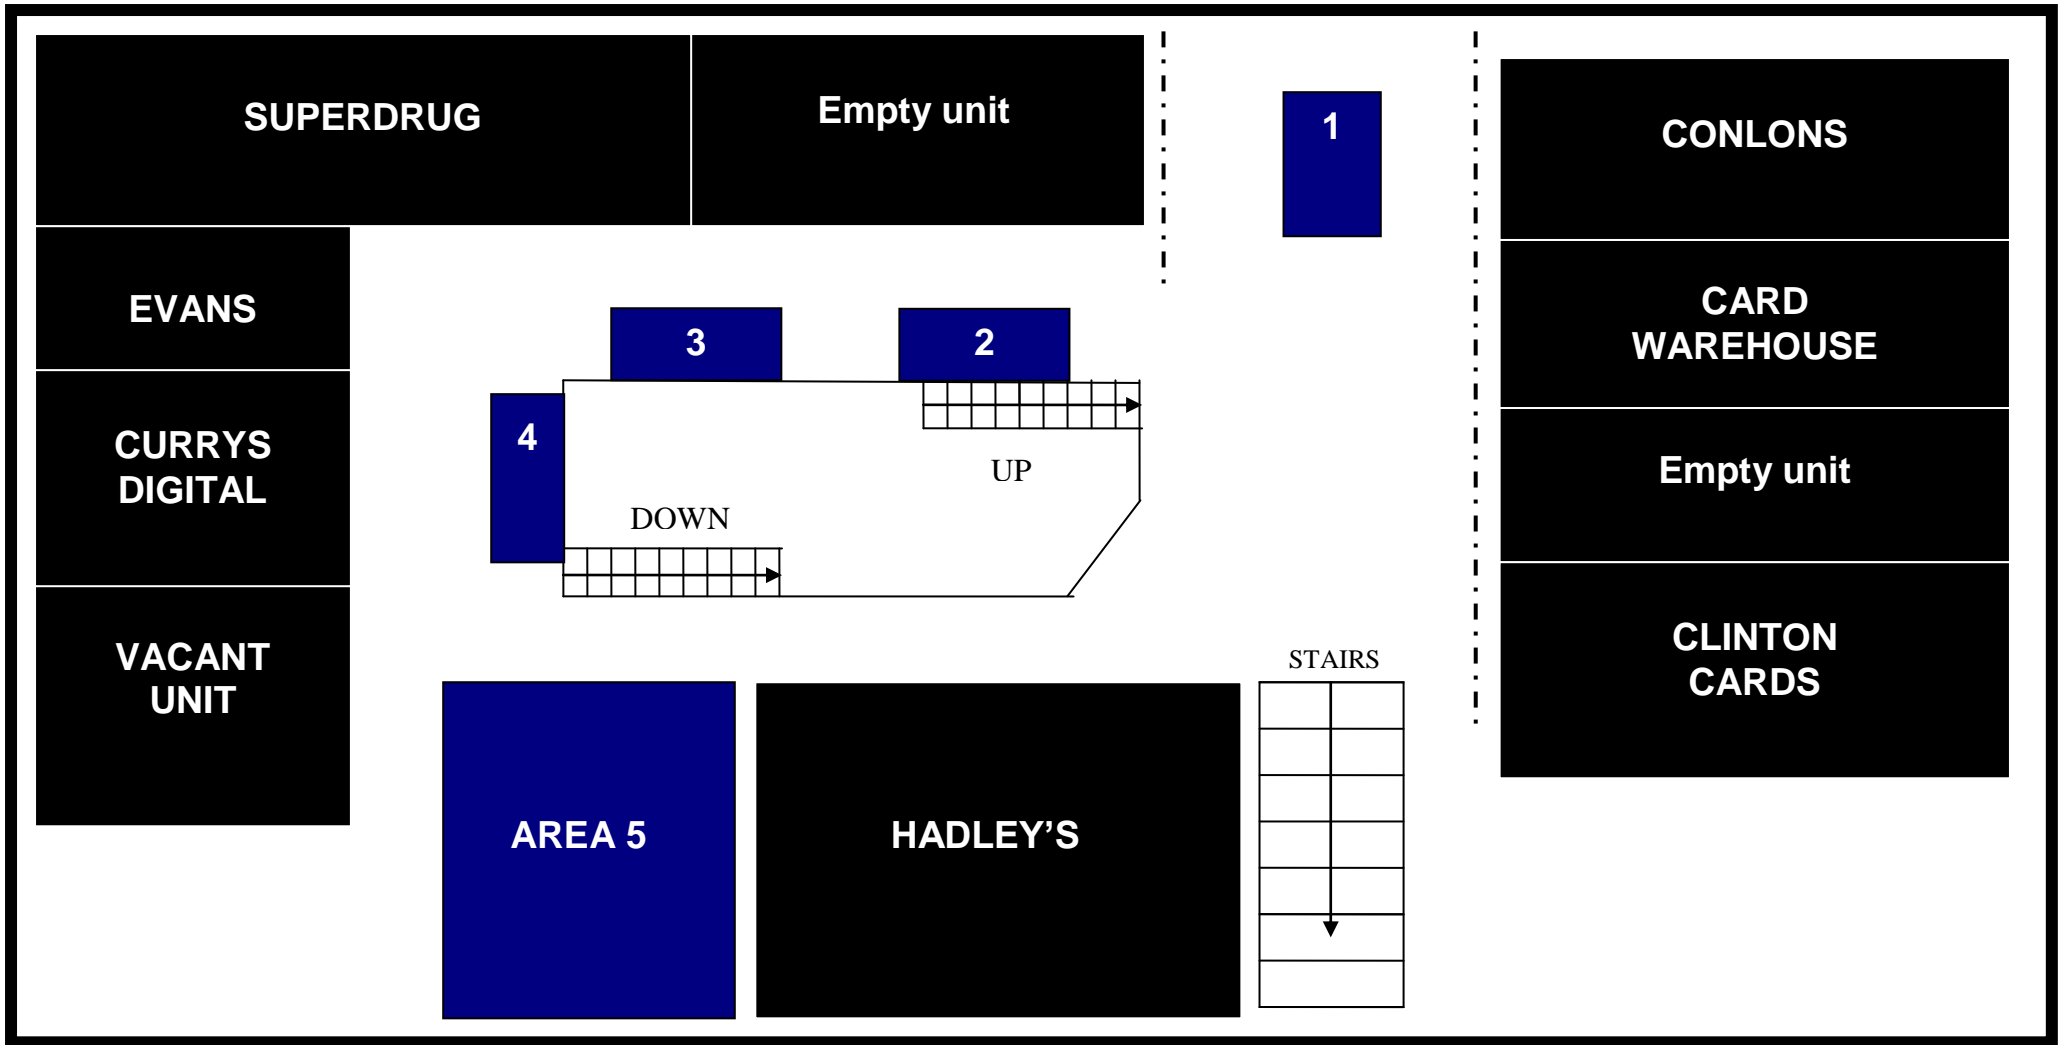

FIRST FLOOR EXHIBITIONS

EXHIBITION	1 st Jan- 1st April	2 nd April- 28th Oct	29th Oct- 30th Dec
1	£50.00 pw	£75.00 pw	£145.00 pw
2	£50.00 pw	£75.00 pw	£145.00 pw
3	£50.00 pw	£75.00 pw	£145.00 pw
4	£50.00 pw	£75.00 pw	£145.00 pw
AREA 5	£100.00 pw	£200.00 pw	£300.00 pw

*All prices are exclusive of VAT. (17.5%)

(DRAWING NOT TO SCALE)