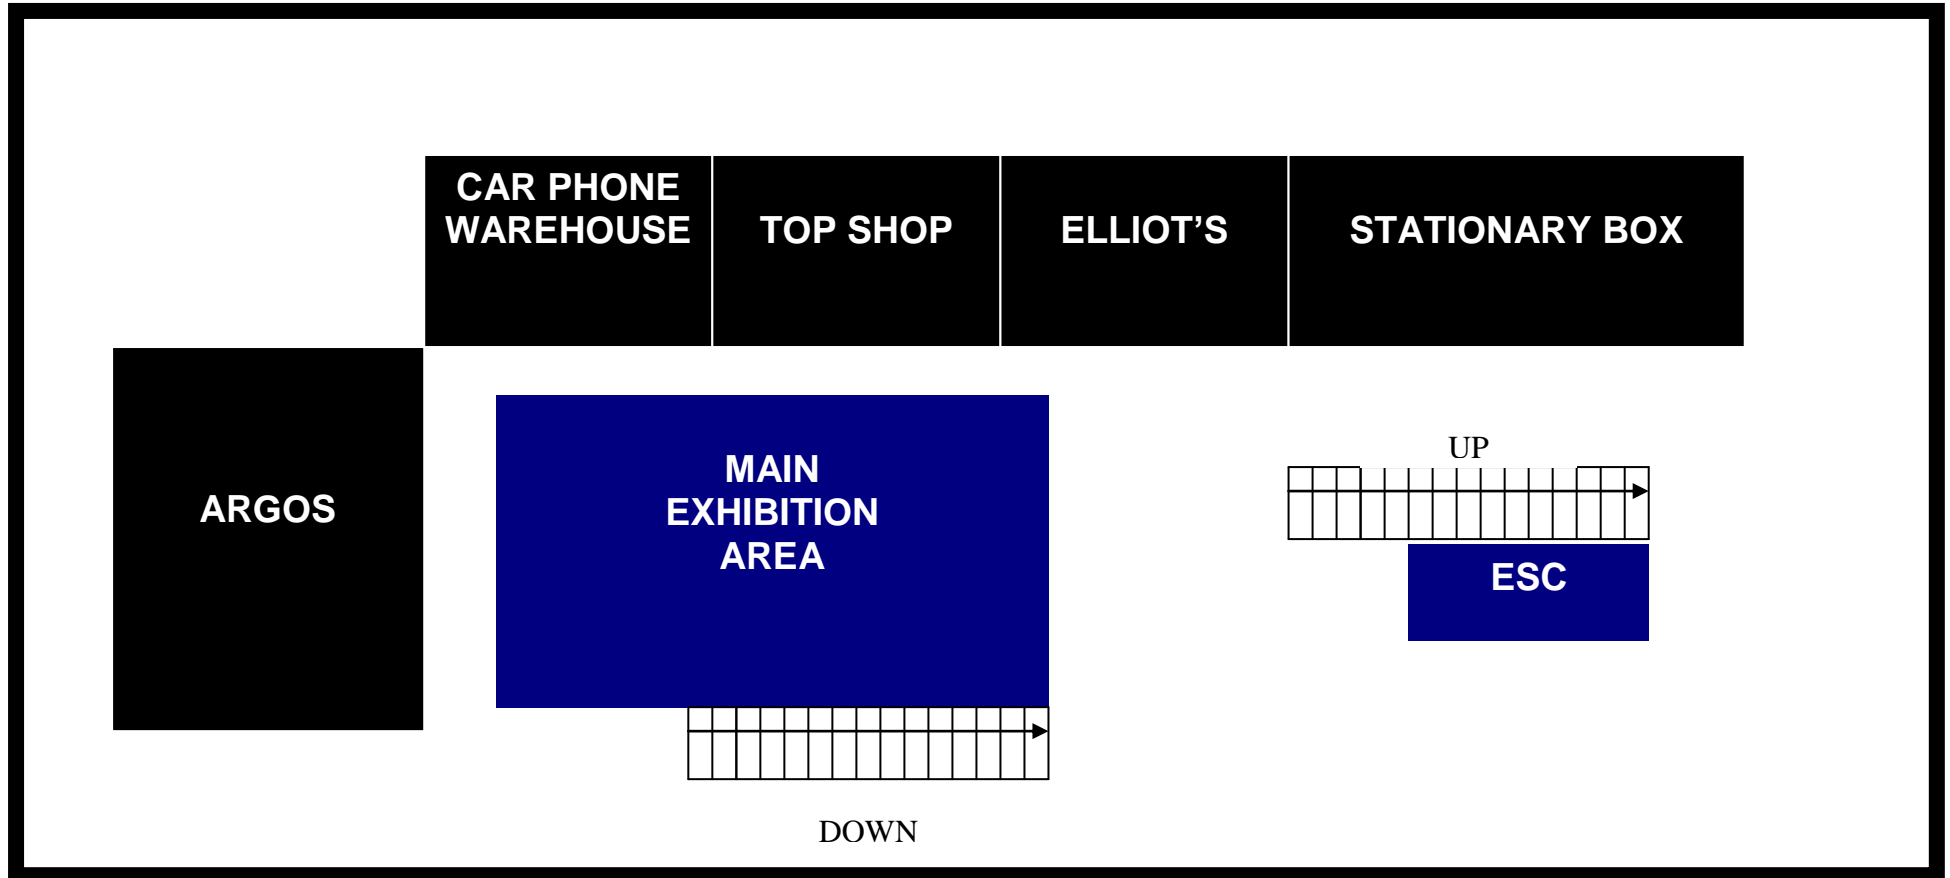

# GROUND FLOOR EXHIBITIONS

EXHIBITION	1 <sup>st</sup> Jan- 31 <sup>st</sup> March	1 <sup>st</sup> April- 31 <sup>st</sup> Oct	1 <sup>st</sup> Nov- 31 <sup>st</sup> Dec
Main Exhibition Area	£350.00 pw	£350.00 pw	£450.00 pw
ESC	£100.00pw	£100.00 pw	£150.00 pw

\*All prices are exclusive of VAT. (17.5%)

(DRAWING NOT TO SCALE)